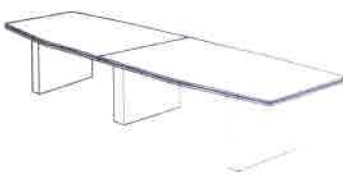

Hanging Pedestal
RRB-123 O W400 x D495 x H480

Hanging Cabinet
RRB-124 O W400 x D495 x H480

Side Table Rack
RRB-125 O W300 x D300 x H300

Oval Meeting Table
RRB-137 O W1000 x D900 x H750
RRB-138 O W2400 x D1200 x H750

MEETING SERIES

RRB-M066 4800 x 1200 x 760 mm
189 x 47 1/4 x 30 inch

RRB-M067 3880 x 2523 x 760 mm
144 x 99 3/8 x 30 inch

RRB-M068 2400 x 1211 x 760 mm
94 1/2 x 47 3/4 x 30 inch

RRB-M069 2120 x 1060 x 750 mm
83 1/2 x 41 3/4 x 29 1/2 inch