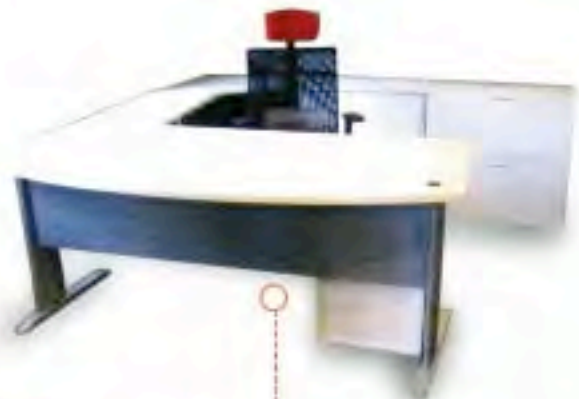

Executive Series

Manager Series

M Series