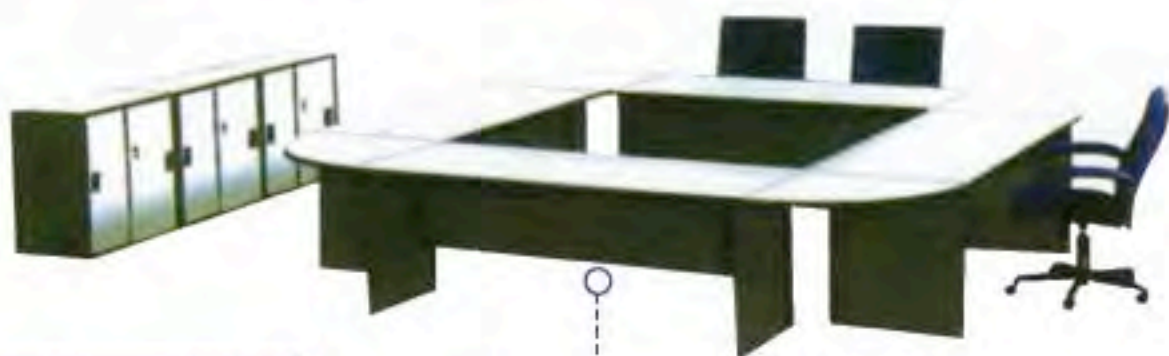

SAADIAH INDAH OFFICE FURNITURE (SIOF)

"Innovation with Style"

Conference Series

Conference Series

Clerical Series

Executive Series

Office System Series Technical Specification

- Top Surface : 25mm thk melamine laminted chipboard in Light Grey colour
- Leg Panel : 18mm thk clipboard in Dark Grey colour.
- Edging : 2mm thk ABS flatted in Dark Grey colour and 1mm thk for leg panel in Dark Grey colour