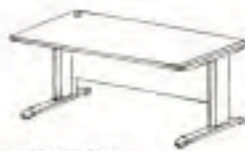

Beech Workshop

● J-Leg & Metal Sheet Modesty Panel (D/G)

FM120 1200L x 700W x 700H x 25MM

FM150 1500L x 700W x 750H, 25MM

FM180 1800L x 700W x 750H, 25MM