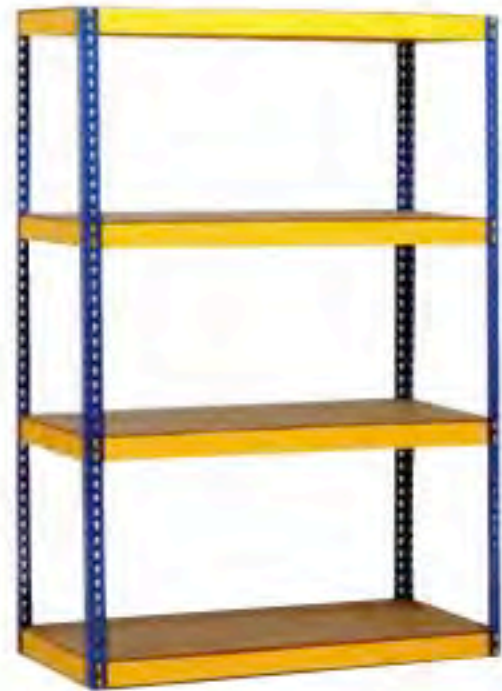

A	B	C
High //	6'	6'	6' //
Depth //	18'	18'	12' //
Width //	3'	4'	4' //